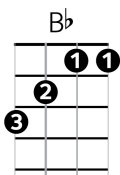

CLYDE

by JJ Cale and W. Beavers

B^b C-C B^b C-C B^b C-C B^b C C
 1 & 2 & 3 & 4_ 1 & 2 & 3 & 4_ 1 & 2 & 3 & 4_ // // //

C C
 Clyde plays electric bass,
C C
 Plays it with finesse and grace
C C
 Set on the porch, ain't got no shoes
C C
 Pickin' the bass and singin' the blues

B^b C-C B^b C-C B^b C-C B^b C C
 1 & 2 & 3 & 4_ 1 & 2 & 3 & 4_ 1 & 2 & 3 & 4_ // // //

C C
 Misery loves company,
C C
 This ole dog sings harmony,
C C
 Tambourine tied to his tail,
C C
 You can hear him moan, you can hear him wail,

B^b C-C B^b C-C B^b C-C B^b C C
 1 & 2 & 3 & 4_ 1 & 2 & 3 & 4_ 1 & 2 & 3 & 4_ // // //

C **C**
Jody baby, she got a dollar,

C **C**
Down the road you can hear her holler,

C **C**
Git up Clyde, we got things to do,

C **C**
John plays Ukulele Bass

C **C**
Plays it with finesse and grace

C **C**
Sits in the front row tappin' his shoe

C **C**
Keepin' the beat for me and you...

B^b **C-C** **B^b** **C-C** **B^b** **C-C** **B^b** **C** **C**
1 & 2 & 3 & 4_ 1 & 2 & 3 & 4_ 1 & 2 & 3 & 4_ // // //