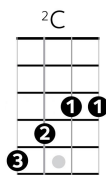

CLYDE

by JJ Cale and W. Beavers

B^b C-C B^b C-C B^b C-C B^b C C
 1 & 2 & 3 & 4_ 1 & 2 & 3 & 4_ 1 & 2 & 3 & 4_ // // //

C C
 Clyde plays electric bass,
C C
 Plays it with finesse and grace
C C
 Set on the porch, ain't got no shoes
C C
 Pickin' the bass and singin' the blues

B^b C-C B^b C-C B^b C-C B^b C C
 1 & 2 & 3 & 4_ 1 & 2 & 3 & 4_ 1 & 2 & 3 & 4_ // // //

C C
 Misery loves company,
C C
 This ole dog sings harmony,
C C
 Tambourine tied to his tail,
C C
 You can hear him moan, you can hear him wail,

B^b C-C B^b C-C B^b C-C B^b C C
 1 & 2 & 3 & 4_ 1 & 2 & 3 & 4_ 1 & 2 & 3 & 4_ // // //

C **C**
Jody baby, she got a dollar,

C **C**
Down the road you can hear her holler,

C **C**
Git up Clyde, we got things to do,

C **C**
John plays Ukulele Bass

C **C**
Plays it with finesse and grace

C **C**
Sits in the front row tappin' his shoe

C **C**
Keepin' the beat for me and you...

B^b **C-C** **B^b** **C-C** **B^b** **C-C** **B^b** **C** **C**
1 & 2 & 3 & 4_ 1 & 2 & 3 & 4_ 1 & 2 & 3 & 4_ // // //