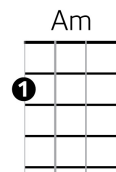

Maggie May

Rod Stewart

G^m B^b C F F
// // // // //

C B^b F F
Wake up Maggie I think I've got something to say to you

C B^b F F
It's late September and I really should be back at school

B^b F B^b C
I know I keep you amused, but I feel I'm being used

G^m A^m G^m C^{sus4} C
Oh Maggie I couldn't have tried any more // //

G^m C G^m C
You led me away from home just to save you from being alone

G^m B^b C F F
You stole my heart, and that's what really hurts
/ / / /

C B^b F F
The morning sun when it's in your face really shows your age

C B^b F F
But that don't worry me none, in my eyes you're everything

B^b F B^b C
I laughed at all your jokes, my love you didn't need to coax

G^m A^m G^m C^{sus4} C
Oh Maggie I couldn't have tried any more // //

G^m C G^m C
You lured me away from home just to save you from being alone

G^m B^b C F F
You stole my soul that's a pain I can do with-out
/ / / /