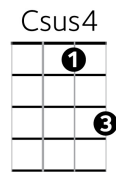

Maggie May

Rod Stewart

G^m B^b C F F
// // // // //

C B^b F F
Wake up Maggie I think I've got something to say to you

C B^b F F
It's late September and I really should be back at school

B^b F B^b C
I know I keep you amused, but I feel I'm being used

G^m A^m G^m C^{sus4} C
Oh Maggie I couldn't have tried any more // //

G^m C G^m C
You led me away from home just to save you from being alone

G^m B^b C F F
You stole my heart, and that's what really hurts
/ / / /

C B^b F F
The morning sun when it's in your face really shows your age

C B^b F F
But that don't worry me none, in my eyes you're everything

B^b F B^b C
I laughed at all your jokes, my love you didn't need to coax

G^m A^m G^m C^{sus4} C
Oh Maggie I couldn't have tried any more // //

G^m C G^m C
You lured me away from home just to save you from being alone

G^m B^b C F F
You stole my soul that's a pain I can do with-out
/ / / /